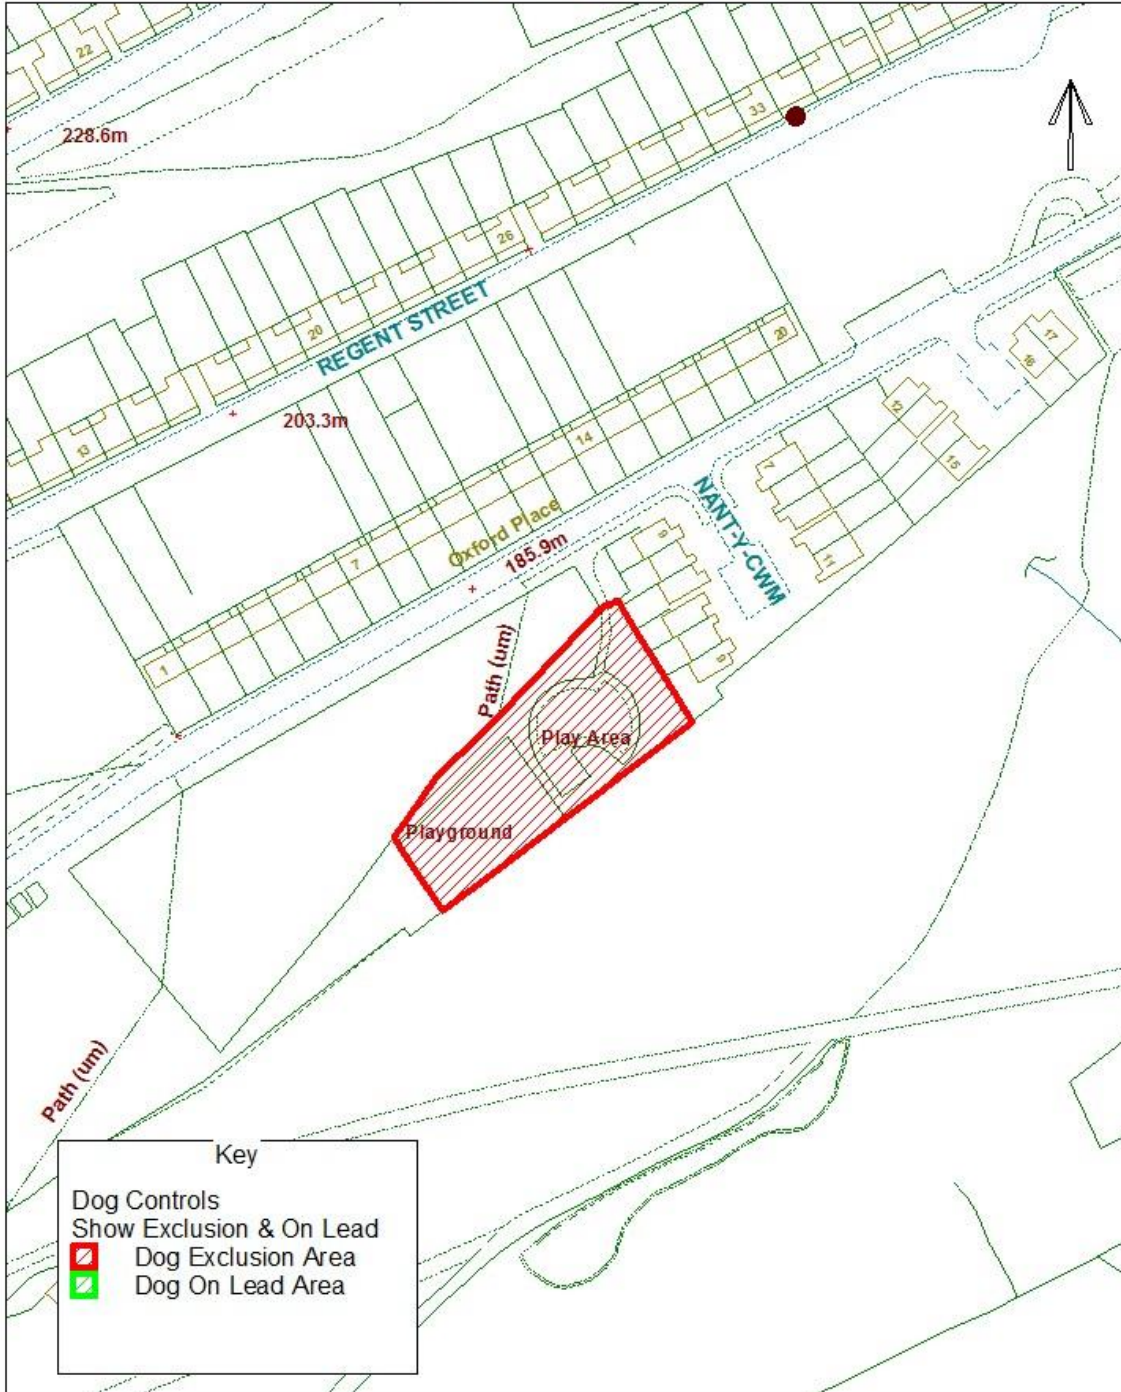

Blaenau Gwent County Borough Council

Dog Controls - Public Space Protection Order

Order Ref. No: PSPO-DC-003

Site Name: Playground at Oxford Place, Llanhilleth

Easting: 322408 Northing: 200623

Reproduced from the Ordnance Survey Mapping with the permission of Her Majesty's Stationary Office (C) Crown Copyright. Unauthorised reproduction infringes Crown Copyright and may lead to prosecution or civil proceedings. BGDCB - LA09002L.

Atgynhwybodaeth o Fapanur Ordnance Survey osodolion Rhodwri Llyfars a'i (Mawngylfa) o'i Hysbysu'r y Gwladfa. Yn eiddo atgohyrbu heb awdurdod yr eidd Hysbysu'r y Gwladfa a gellu arwain at orywiad neu orystroen sŵn. BGDCB - LA09002L.