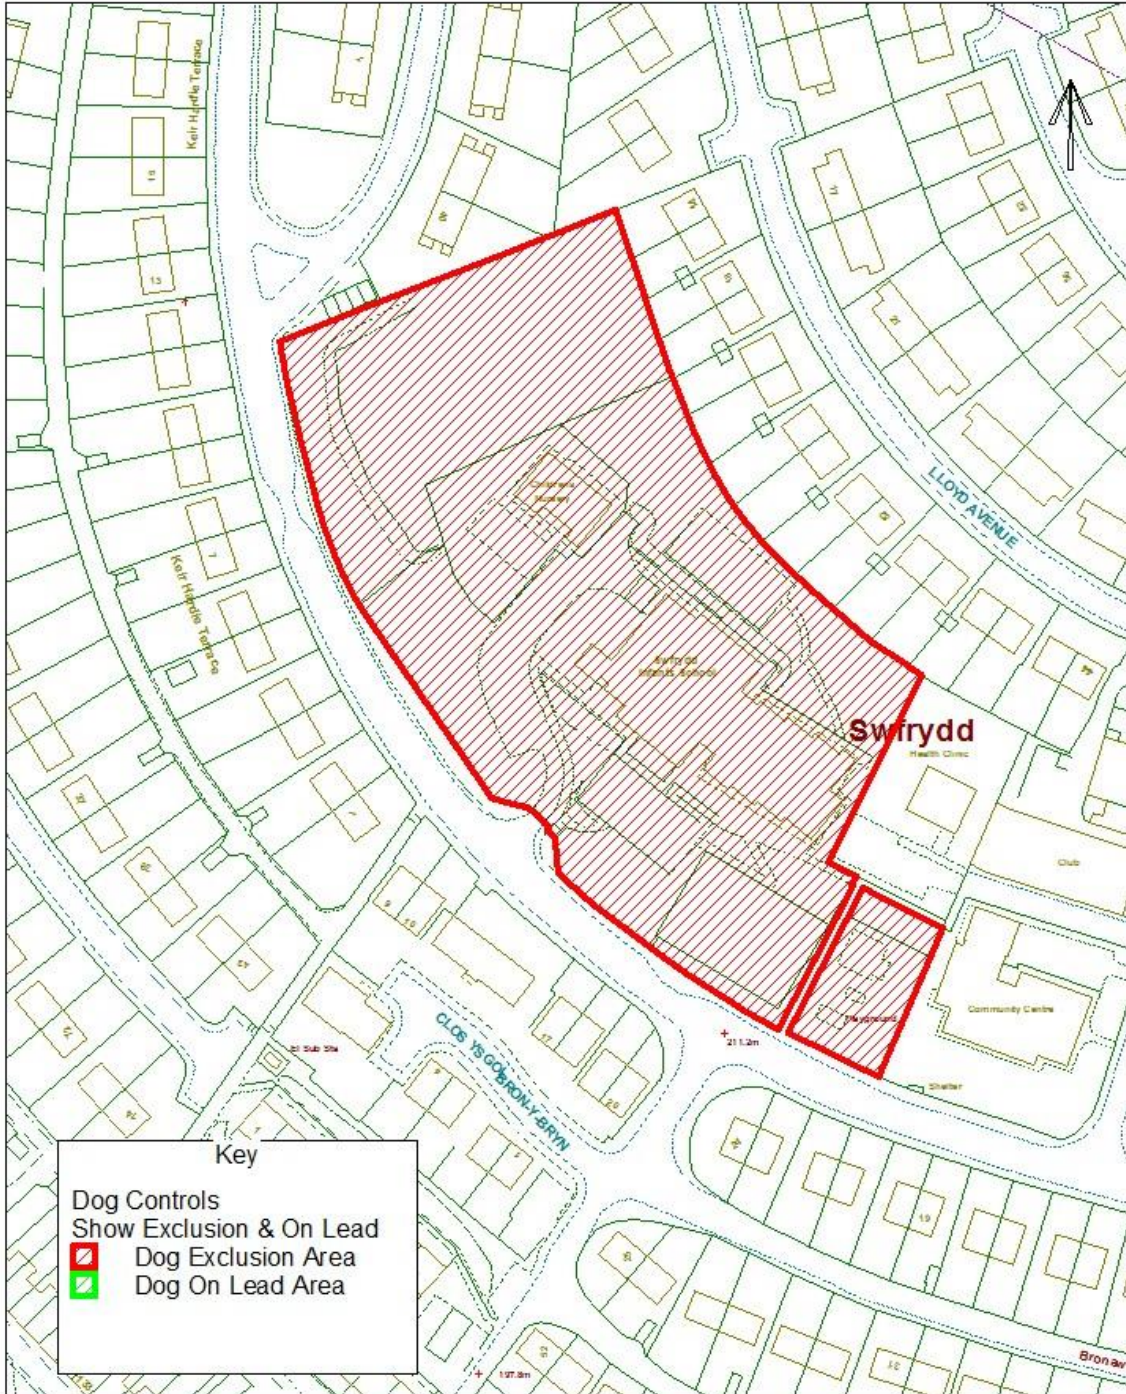

Blaenau Gwent County Borough Council

Dog Controls - Public Space Protection Order

Order Ref. No: PSPO-DC-001 & PSPO-DC-002

Site Name: Playground & Swffryd Primary School, Swffryd Road, Swffryd.

Easting: 321594 Northing: 198906

Reproduced from the Ordnance Survey Mapping with the permission of Her Majesty's Stationary Office (C) Crown Copyright. Unauthorised reproduction infringes Crown Copyright and may lead to prosecution or civil proceedings. BGDCB - LA69002L.

Blaenau Gwent County Borough Council

Dog Controls - Public Space Protection Order

Order Ref. No: PSPO-DC-003

Site Name: Playground at Oxford Place, Llanhilleth

Easting: 322408 Northing: 200623

Reproduced from the Ordnance Survey Mapping with the permission of Her Majesty's Stationary Office (C) Crown Copyright. Unauthorised reproduction infringes Crown Copyright and may lead to prosecution or civil proceedings. BGDCB - LA09002L.