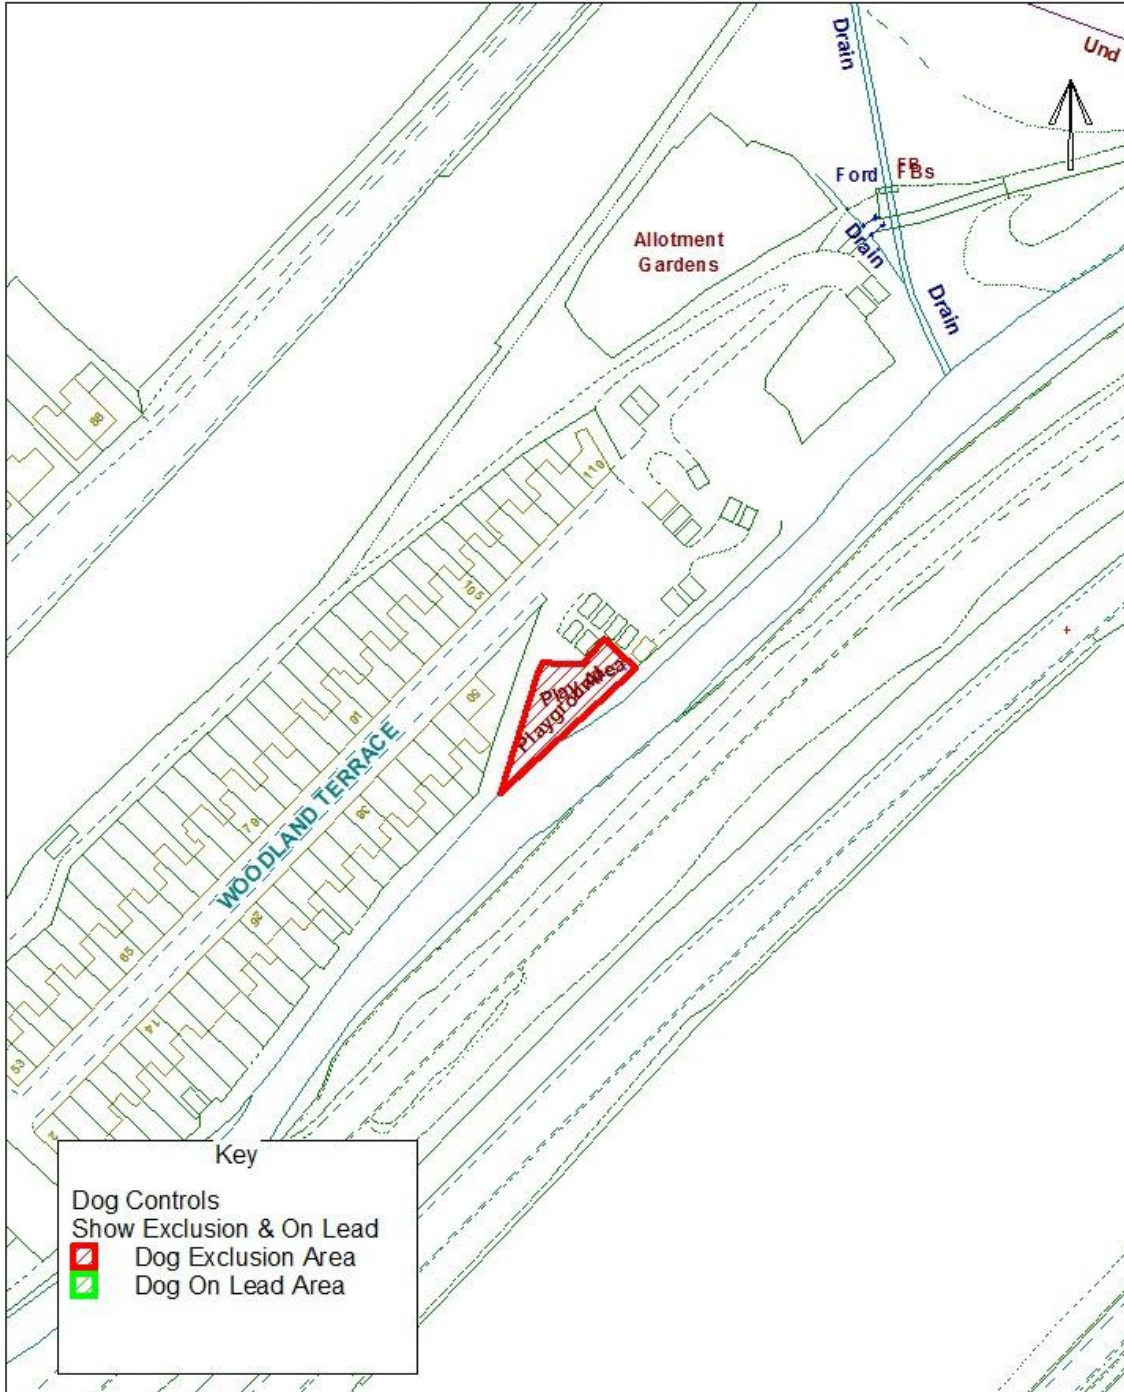

Blaenau Gwent County Borough Council

Dog Controls - Public Space Protection Order

Order Ref. No: PSPO-DC-010

Site Name: Playground at Woodland Terrace, Abertillery.

Easting: 321232 Northing: 202290

Reproduced from the Ordnance Survey Mapping with the permission of Her Majesty's Stationary Office (C) Crown Copyright. Unauthorised reproduction infringes Crown Copyright and may lead to prosecution or civil proceedings. BGDCB - LA06002L.

Atgynwyd o Fapanil Ordnance Survey osodol Rhwyd Llyda Eri (Kwntrol) o'r Hwfftraff y Gwam. Yn eiddo atgynwyl heb awdurdod yr eiddo Hwfftraff y Gwam a gall arwain at enydd neu oerdder sŵl. BGDCB - LA06002L.