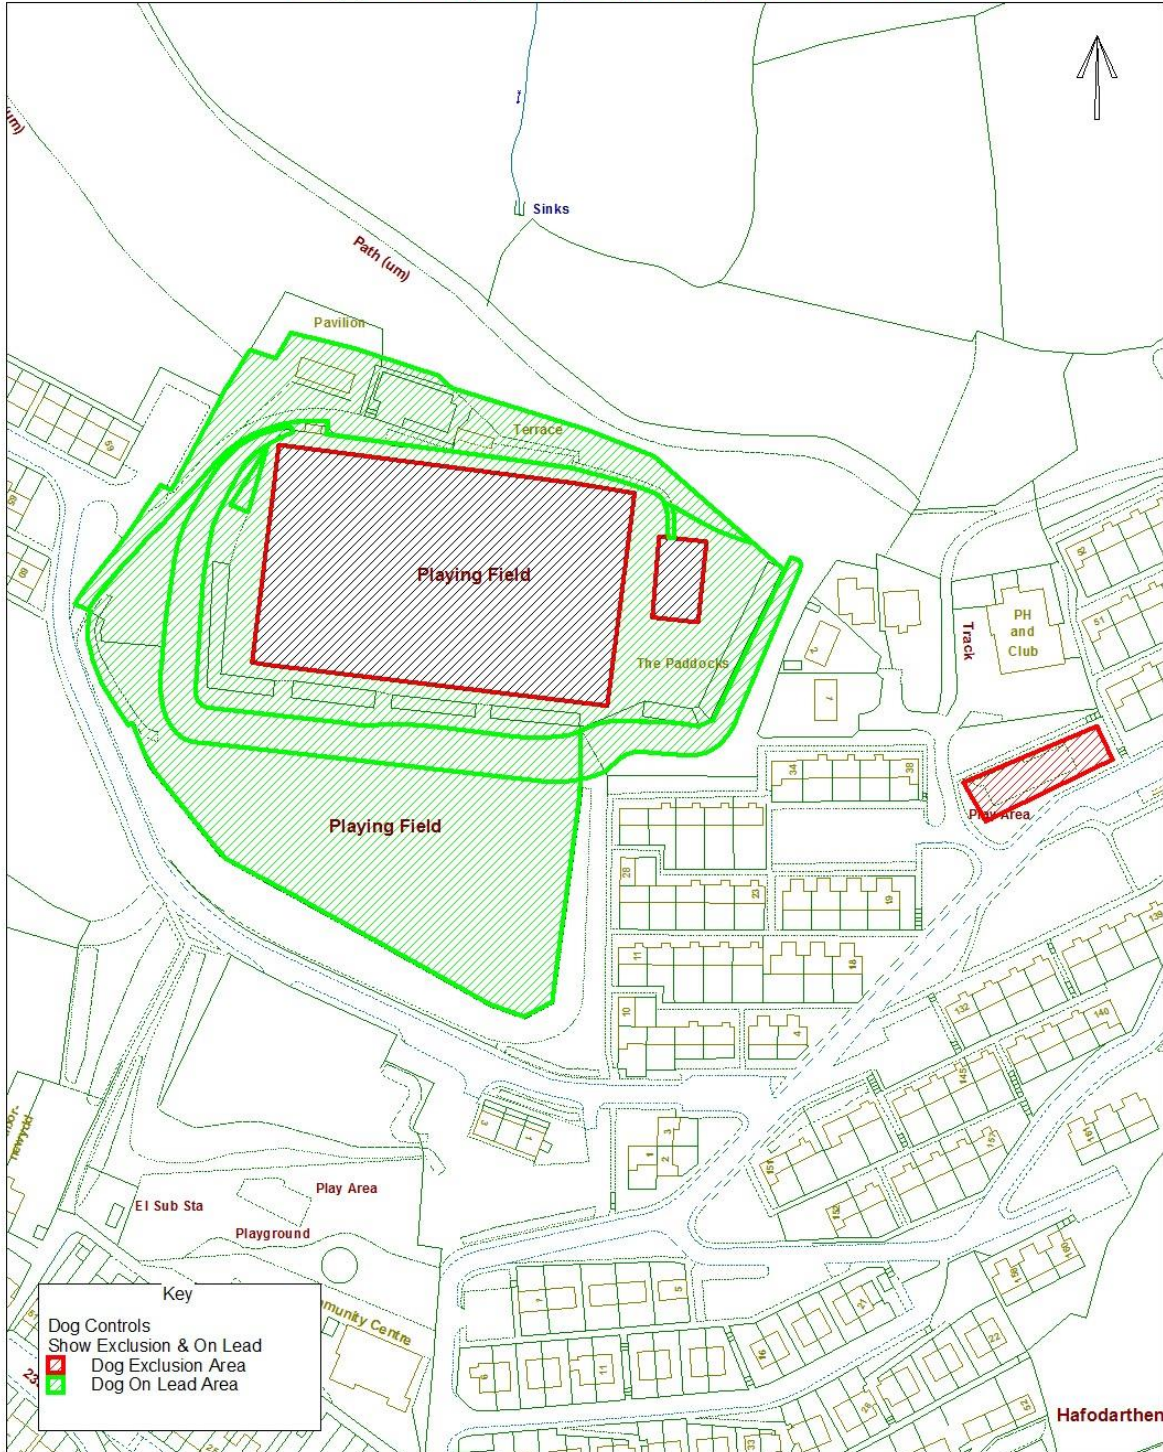

Blaenau Gwent County Borough Council

Dog Controls - Public Space Protection Order

Order Ref. No:	PSPO-DC-006 & PSPO-DC-007 & PSPO-DC-008
Site Name:	Brynithel Recreation Ground and Playgrounds, Mount Pleasant Estate, Brynithel
Easting:	321529
Northing:	201337