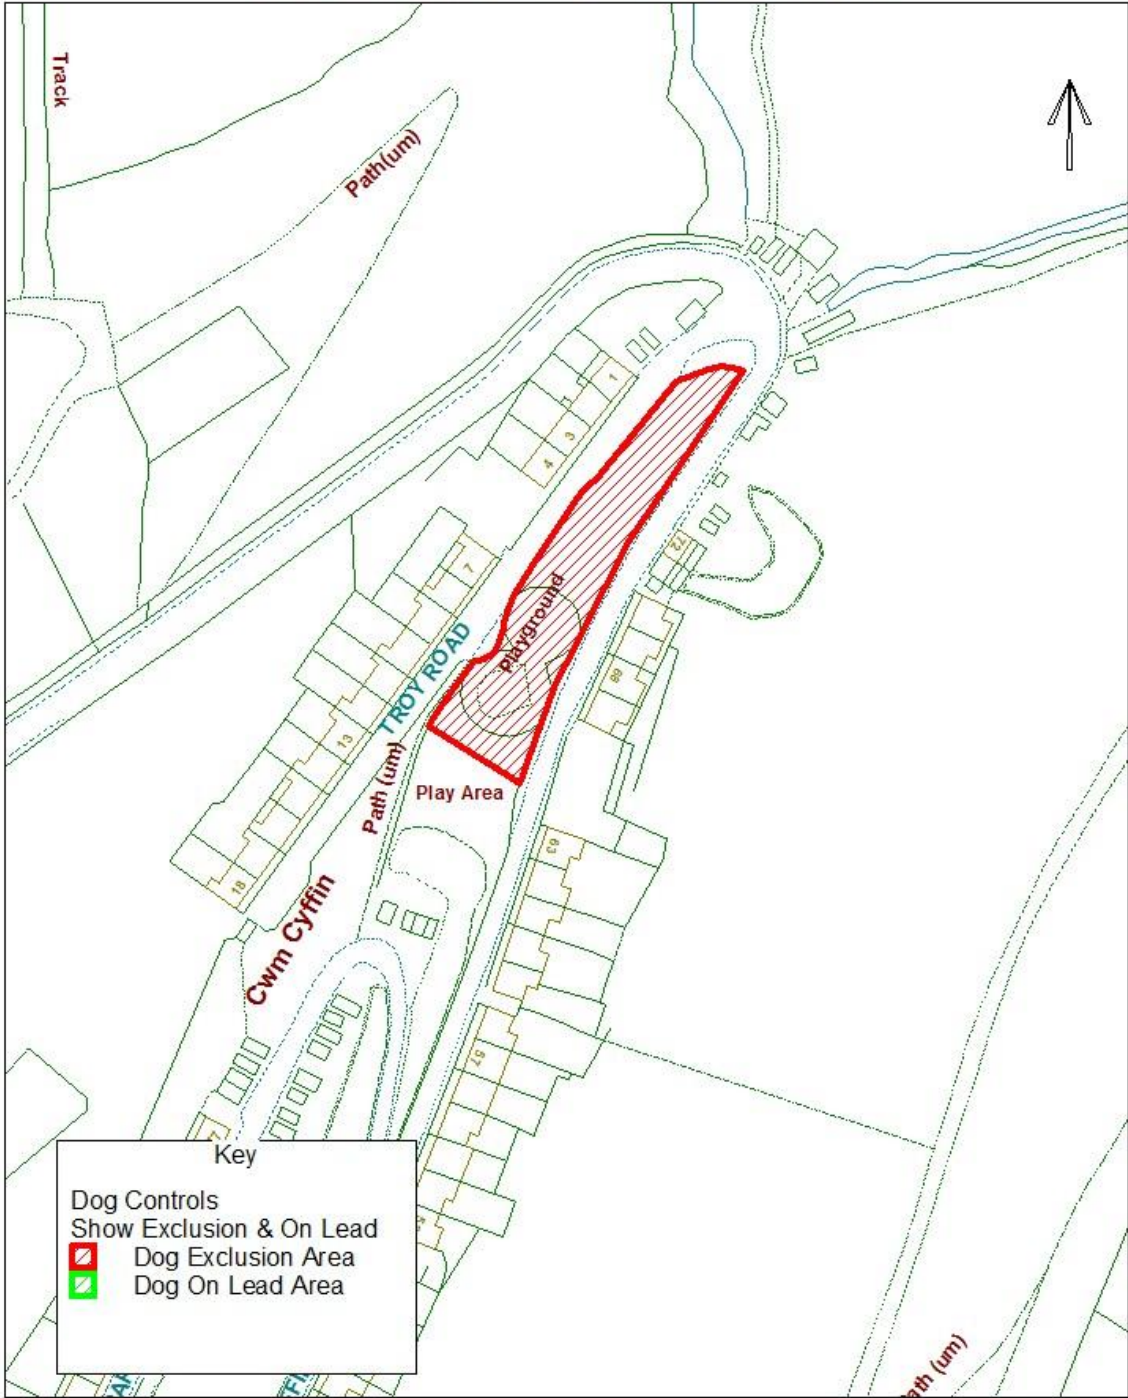

Blaenau Gwent County Borough Council

Dog Controls - Public Space Protection Order

Order Ref. No:	PSPO-DC-005
Site Name:	Playground at Troy Road, Llanhilleth
Easting: 321994	Northing: 201224

Reproduced from the Ordnance Survey Mapping with the permission of Her Majesty's Stationary Office (C) Crown Copyright. Unauthorised reproduction infringes Crown Copyright and may lead to prosecution or civil proceedings. BGCC - LA06002L.
Athyroirwyd o Fapan'r Ordnance Survey osodolion Rhodri Llyda Eri (Mawrth) (c) Hwyltra'r y Gwm. Yn eiddo athyryrwy heb awdurdod yr eidd Hwyltra'r y Gwm. A gall arwain at enwyd neu osodolion sŵn. BGCC - LA06002L.