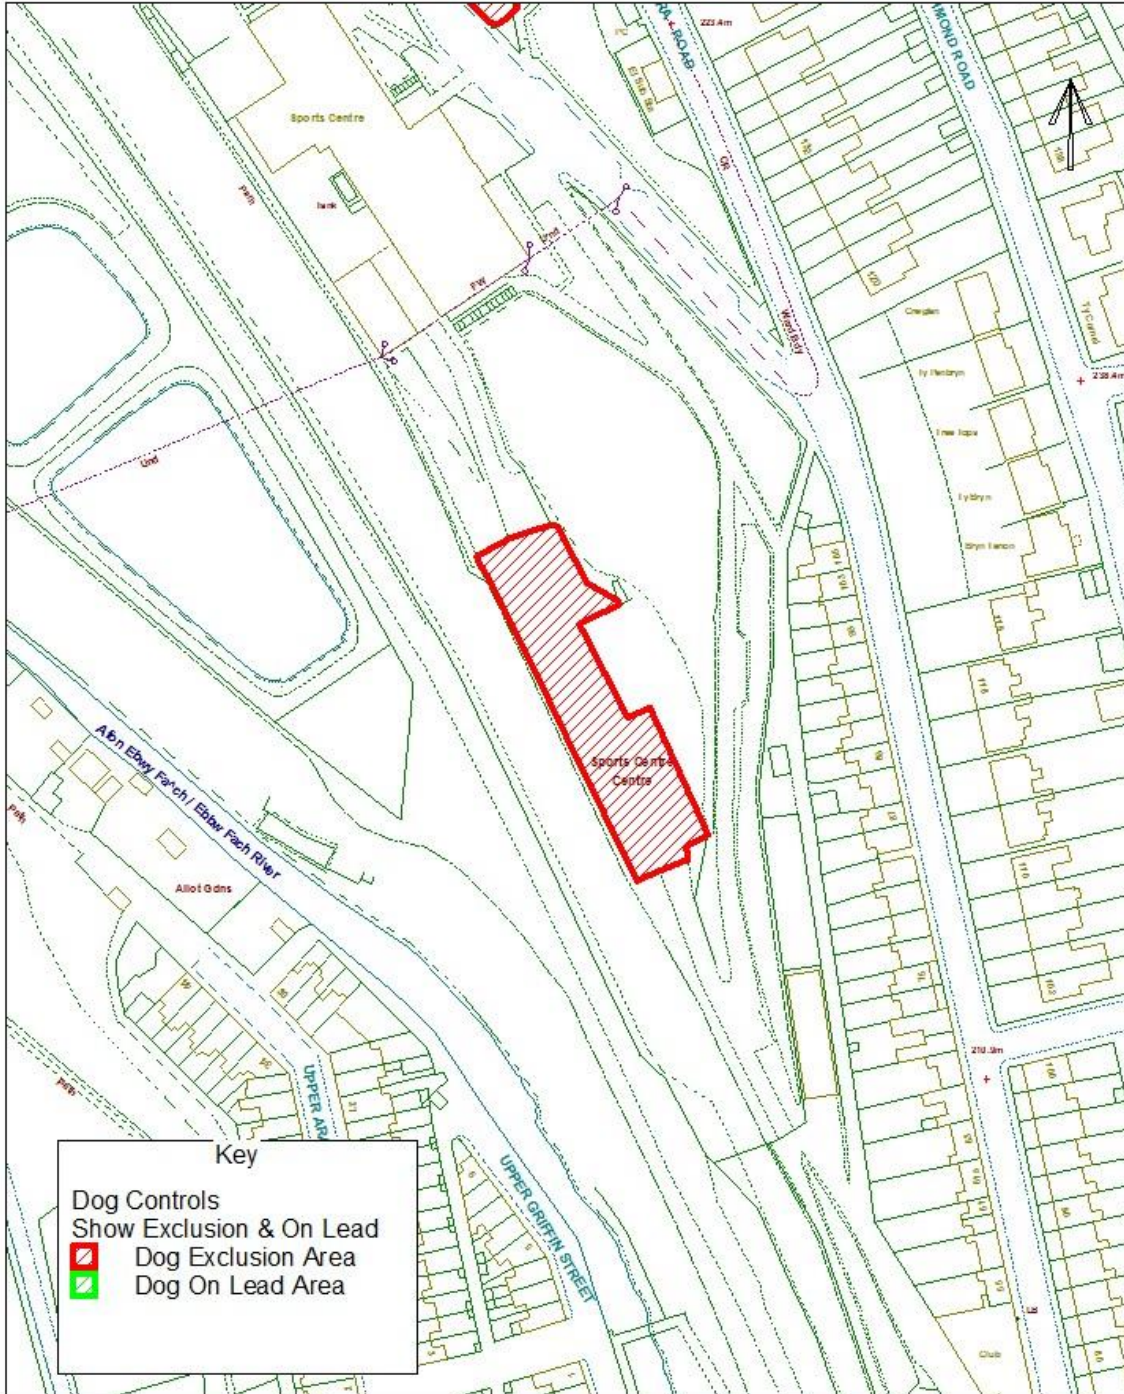

Blaenau Gwent County Borough Council

Dog Controls - Public Space Protection Order

Order Ref. No: PSPO-DC-016

Site Name: Sports Centre, Vivian Street, Abertillery.

Easting: 322030 Northing: 203480

Reproduced from the Ordnance Survey Mapping with the permission of Her Majesty's Stationary Office (C) Crown Copyright. Unauthorised reproduction infringes Crown Copyright and may lead to prosecution or civil proceedings. BGCC - LA06002L.

Aglybwynt o Fapan'r Ordnance Survey osodolir Rhwng Llyda Eri (Kwntyl) o'r Howffordd y Gwmwl. Yn eiddo aglybwynt heb awdurdod yr eidd Howffordd y Gwmwl a gall arwain at orywiad neu orywiad sŵn. BGCC - LA06002L.