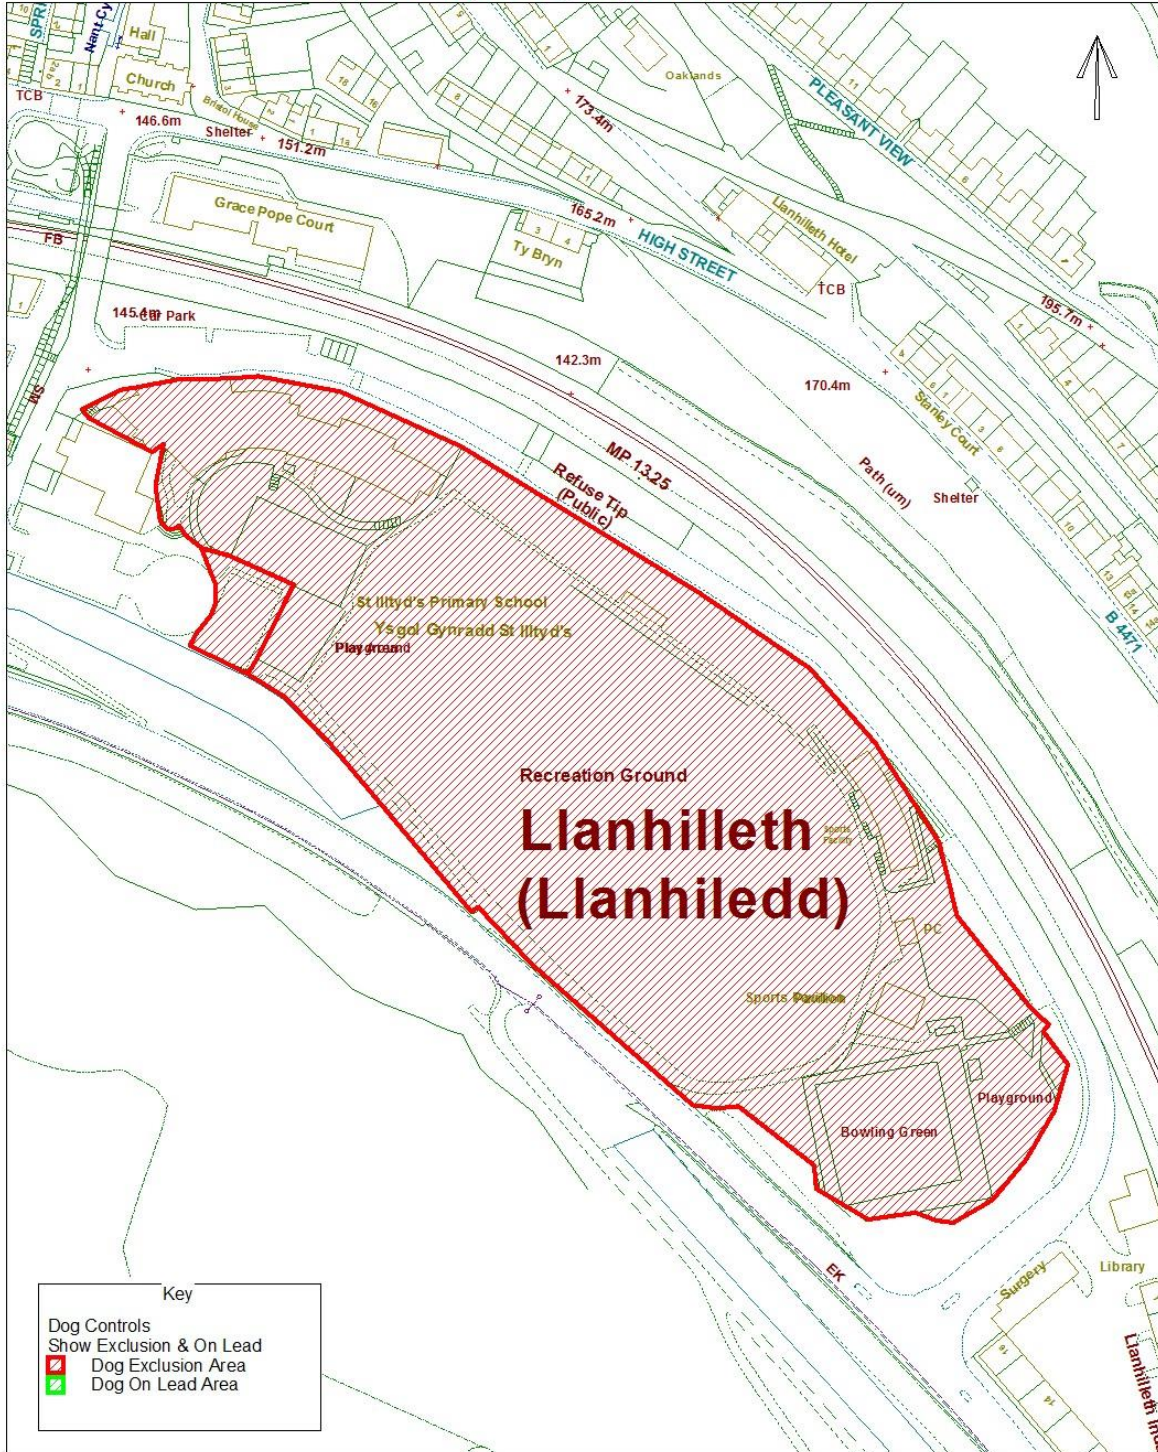

Blaenau Gwent County Borough Council

Dog Controls - Public Space Protection Order

Order Ref. No:	PSPO-DC-004
Site Name:	St Illtyd's Primary School & Llanhilleth Recreation Ground, Llanhilleth
Eastings:	321848
Northing:	200610