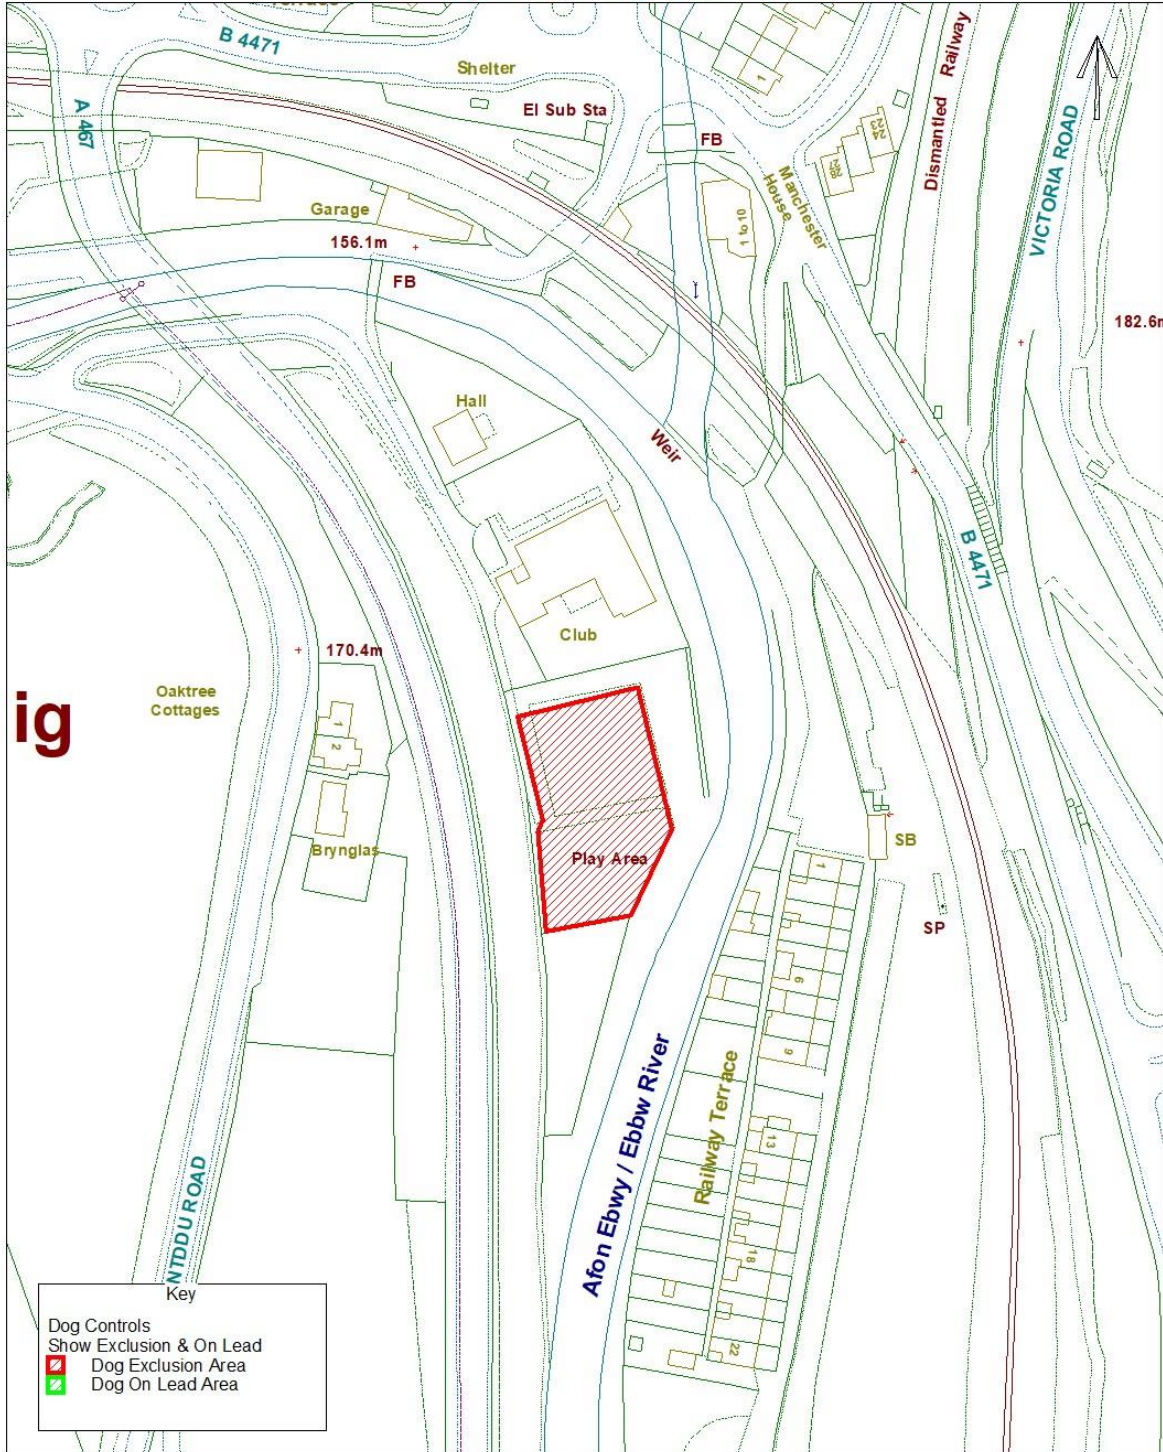

Blaenau Gwent County Borough Council

Dog Controls - Public Space Protection Order

Order Ref. No:	PSP0-DC-009
Site Name:	Playground at Aberbeeg, Abertillery.
Easting:	320932
Northing:	201799